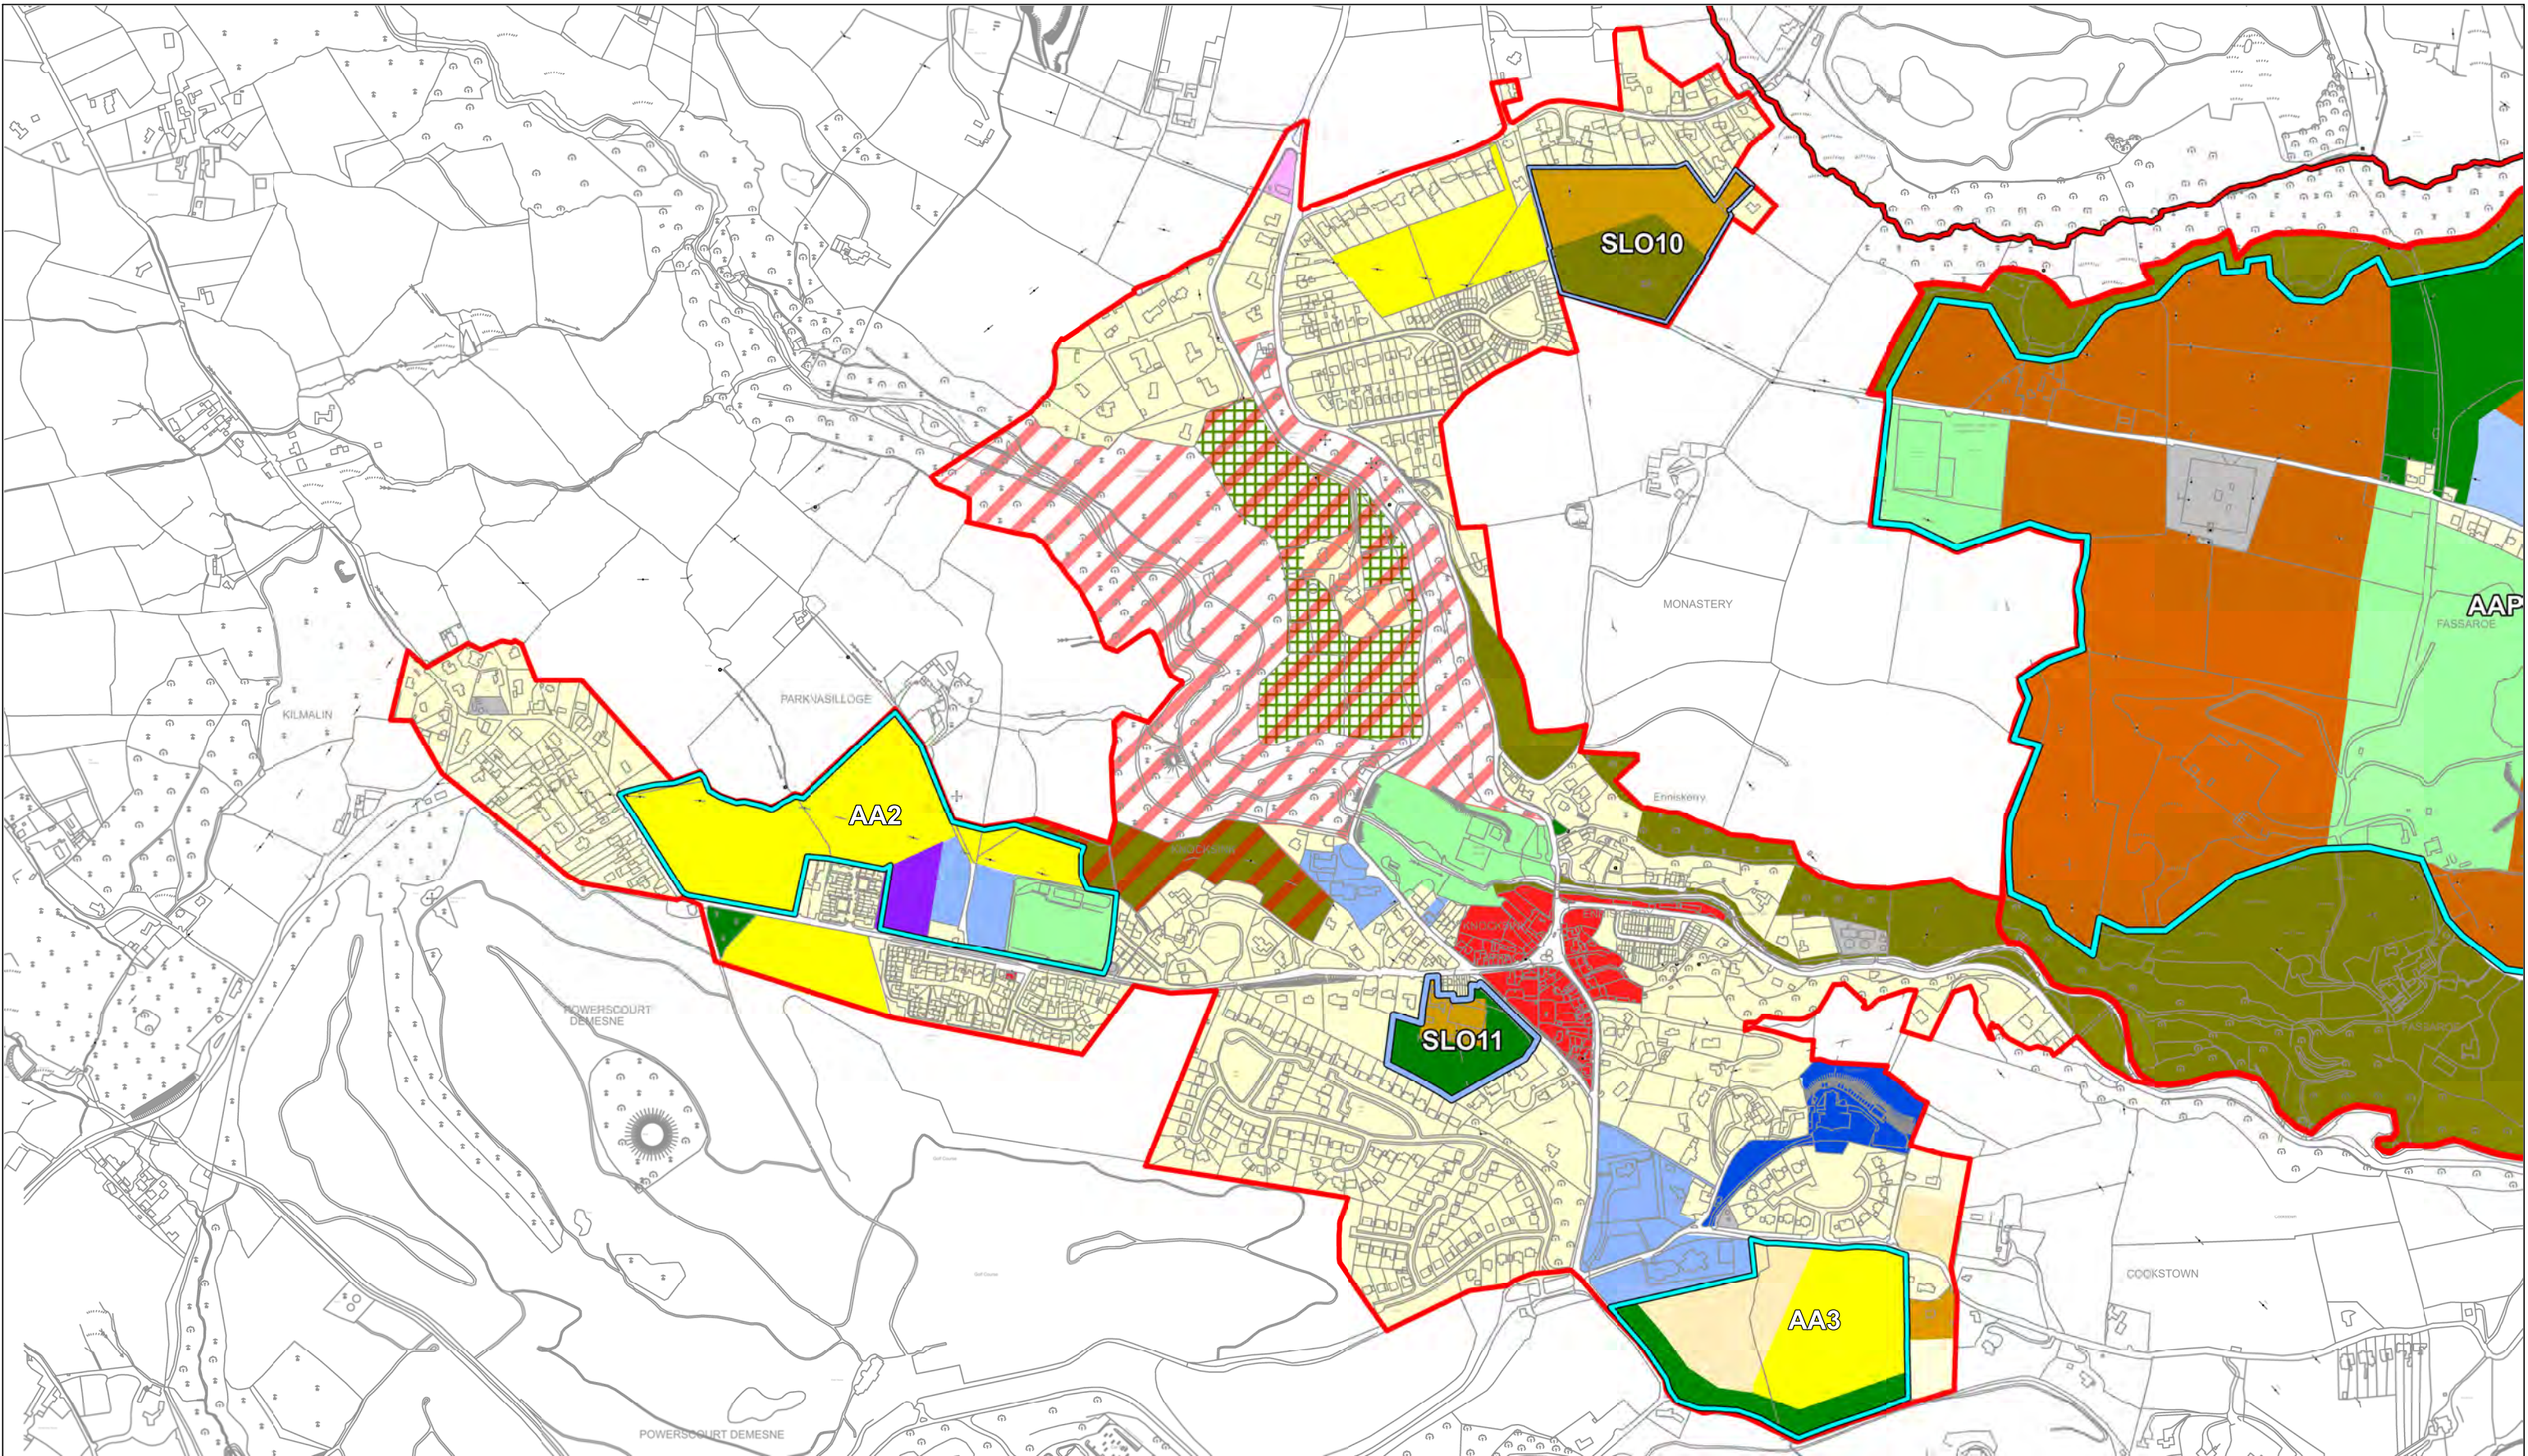

## WICKLOW COUNTY DEVELOPMENT PLAN 2022 – 2028

### APPENDIX 11

#### LOCAL AREA PLANS

*This appendix presents an amendment that has been made to a Local Area Plan through the County Development Plan process.*

**Amend Bray Municipal District Local Area Plan 2018 (Enniskerry) Land Use Map as shown on Map No. 3**

**Bray Municipal District  
Local Area Plan  
2018**

LAND USE ZONING MAP

Title: Enniskerry  
Map No. : 3

Municipal District Boundary	CE Community & Education	AOS Active Open Space
Settlement Boundary	TC Town Centre	OS1 Open Space
RE Existing Residential	LSS Local Shops & Services	OS2 Open Space
R Special New Residential	E1 Employment	AG Agriculture
R20 New Residential	PU Public Utility	AA Action Areas
R15 New Residential	T Tourism	SLO Specific Local Objectives
R10 New Residential	Conservation Area	